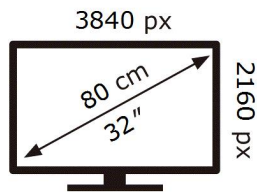

ENERG 

SAMSUNG

U32R591CWP

33 kWh/1000h

2019/2013