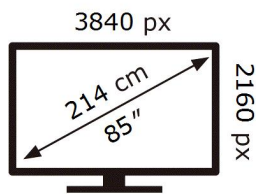

ENERG ⚡

SAMSUNG

QE85Q60CAU

139 kWh/1000h

ABCDEF **G**

270 kWh/1000h

2019/2013