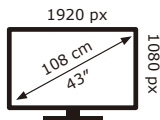

ENERG

PHILIPS

43PFS5507/12

45 kWh/1000h

2019/2013

ENERG

PHILIPS

43PFS5507/12

45 kWh/1000h

2019/2013