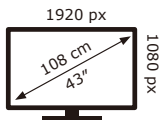

ENERG

PHILIPS

43PFS5507/12

45 kWh/1000h

2019/2013

ENERG

PHILIPS

43PFS5507/12