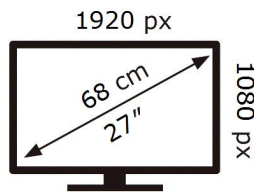

ENERG 

SAMSUNG

C27RG50FQR

26 kWh/1000h

2019/2013