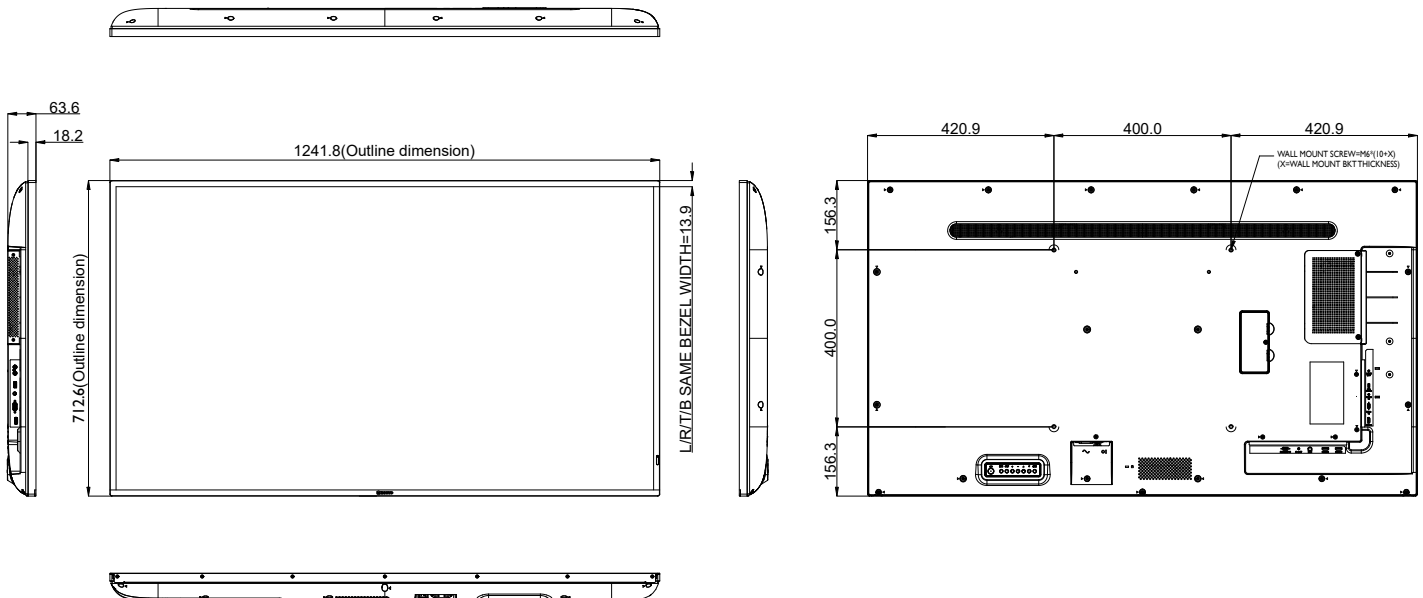

TECHNICAL DRAWING