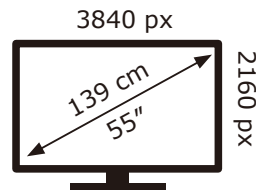

72 kWh/1000h

ABCDEF**G**
HDR
137 kWh/1000h