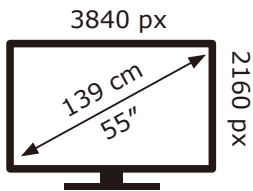

PHILIPS

55PUS8118/12

72 kWh/1000h

ABCDEF**G**
HDR
 137 kWh/1000h

2019/2013

PHILIPS

55PUS8118/12

72 kWh/1000h