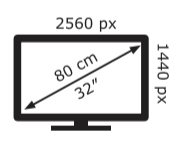

GIGABYTE

G32QC A

40 kWh/1000h

ABCDEF **G**

HDR

66 kWh/1000h

2019/2013